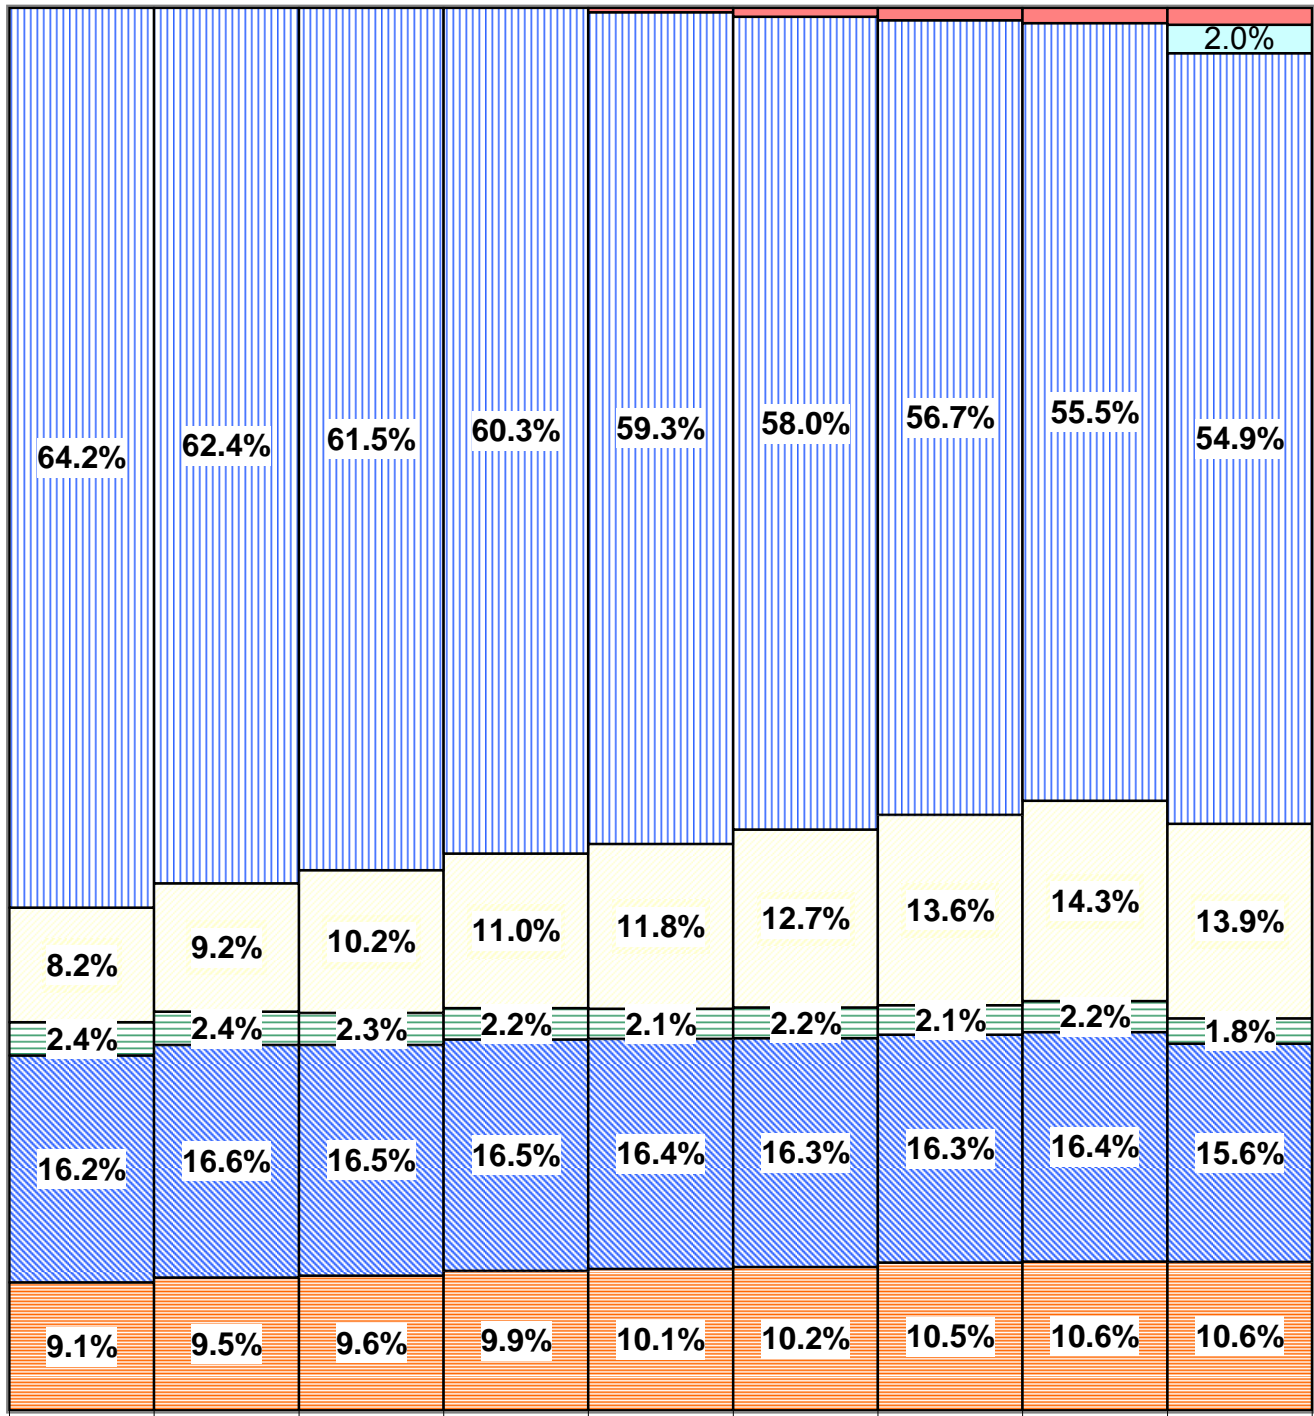

PORTLAND PUBLIC SCHOOLS

District Ethnicity Proportion October 1999 to October 2007

Oct99 Oct00 Oct01 Oct02 Oct03 Oct04 Oct05 Oct06 Oct07

- Asian/Pacific Islander
- African American
- Native American
- Hispanic
- Caucasian
- Multiple
- Unspecified